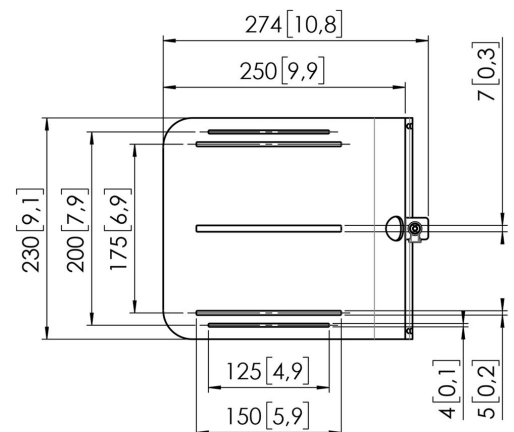

## RISE A 141 Video Conferencing Camera Platform for RISE Motorized Display Lifts (black)

### Video Conferencing Camera Platform for display lifts

The RISE A 141 Video Conferencing Camera Platform can be easily added to a Vogel's RISE motorized display lift. The dimensions of the platform are 22.9 cm in width x 21.9 cm in depth x 7.8 cm in height. The camera is firmly placed and moves along with the height adjustment of the motorized display lift. Easy to install. In combination with the A 111 Accessory Mounting Kit, you can attach the video conferencing camera platform easily and quickly to the back of the display.

### Specifications

Article number (SKU)	7301410
Colour	Black
EAN single box	8712285356827
Height	92
Width	230
Depth	274
TÜV certified	Yes
Guarantee	5 years
Max. weight load (kg/Lbs)	4 / 8.82

VOGEL'S HOLDING BV (©)